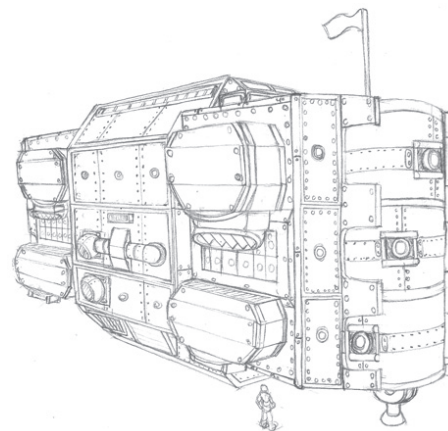

# Goliath

[Bulk: 240] [Empty Weight: 427.8 Tons] [Max Power : 12,000 Hp] [Firepower: 120]  
 [Armor: 3060] [Crew: 24] [Cargo: 20] [Level Speed: 30.0 K/h]  
 [Overspeed: 130K/h][Evasion: 1.4] [Max Climb: 1,100f/m] [Max Range: 8,640Km]  
 [Value: \$674,350] [Total Rating: 54,000][Avg. Rating: 2,250] [1.2]

Front/Rear		Top/Bottom	
1-20:	Deck 1	1-16:	C1
21-40:	Deck 2	17-33:	C2
41-60:	Deck 3	34-50:	C3
61-80:	Deck 4	51-67:	C4
81-100:	Deck 5	68-83:	C5
		84-100:	C6

HIT TABLE					
Side	D1	D2	D3	D4	D5
START					
1-12:	D1	1-16: C1	1-16: C1	1-16: C1	1-33: C1
13-37:	D2	17-33: C2	17-33: C2	17-33: C2	34-66: C2
38-62:	D3	34-50: C3	34-50: C3	34-50: C3	67-100: C3
63-87:	D4	51-67: C4	51-67: C4	51-67: C4	
88-100:	D5	68-83 C5	68-83 C5	68-83 C5	
		84-100 C6	84-100 C6	84-100 C6	